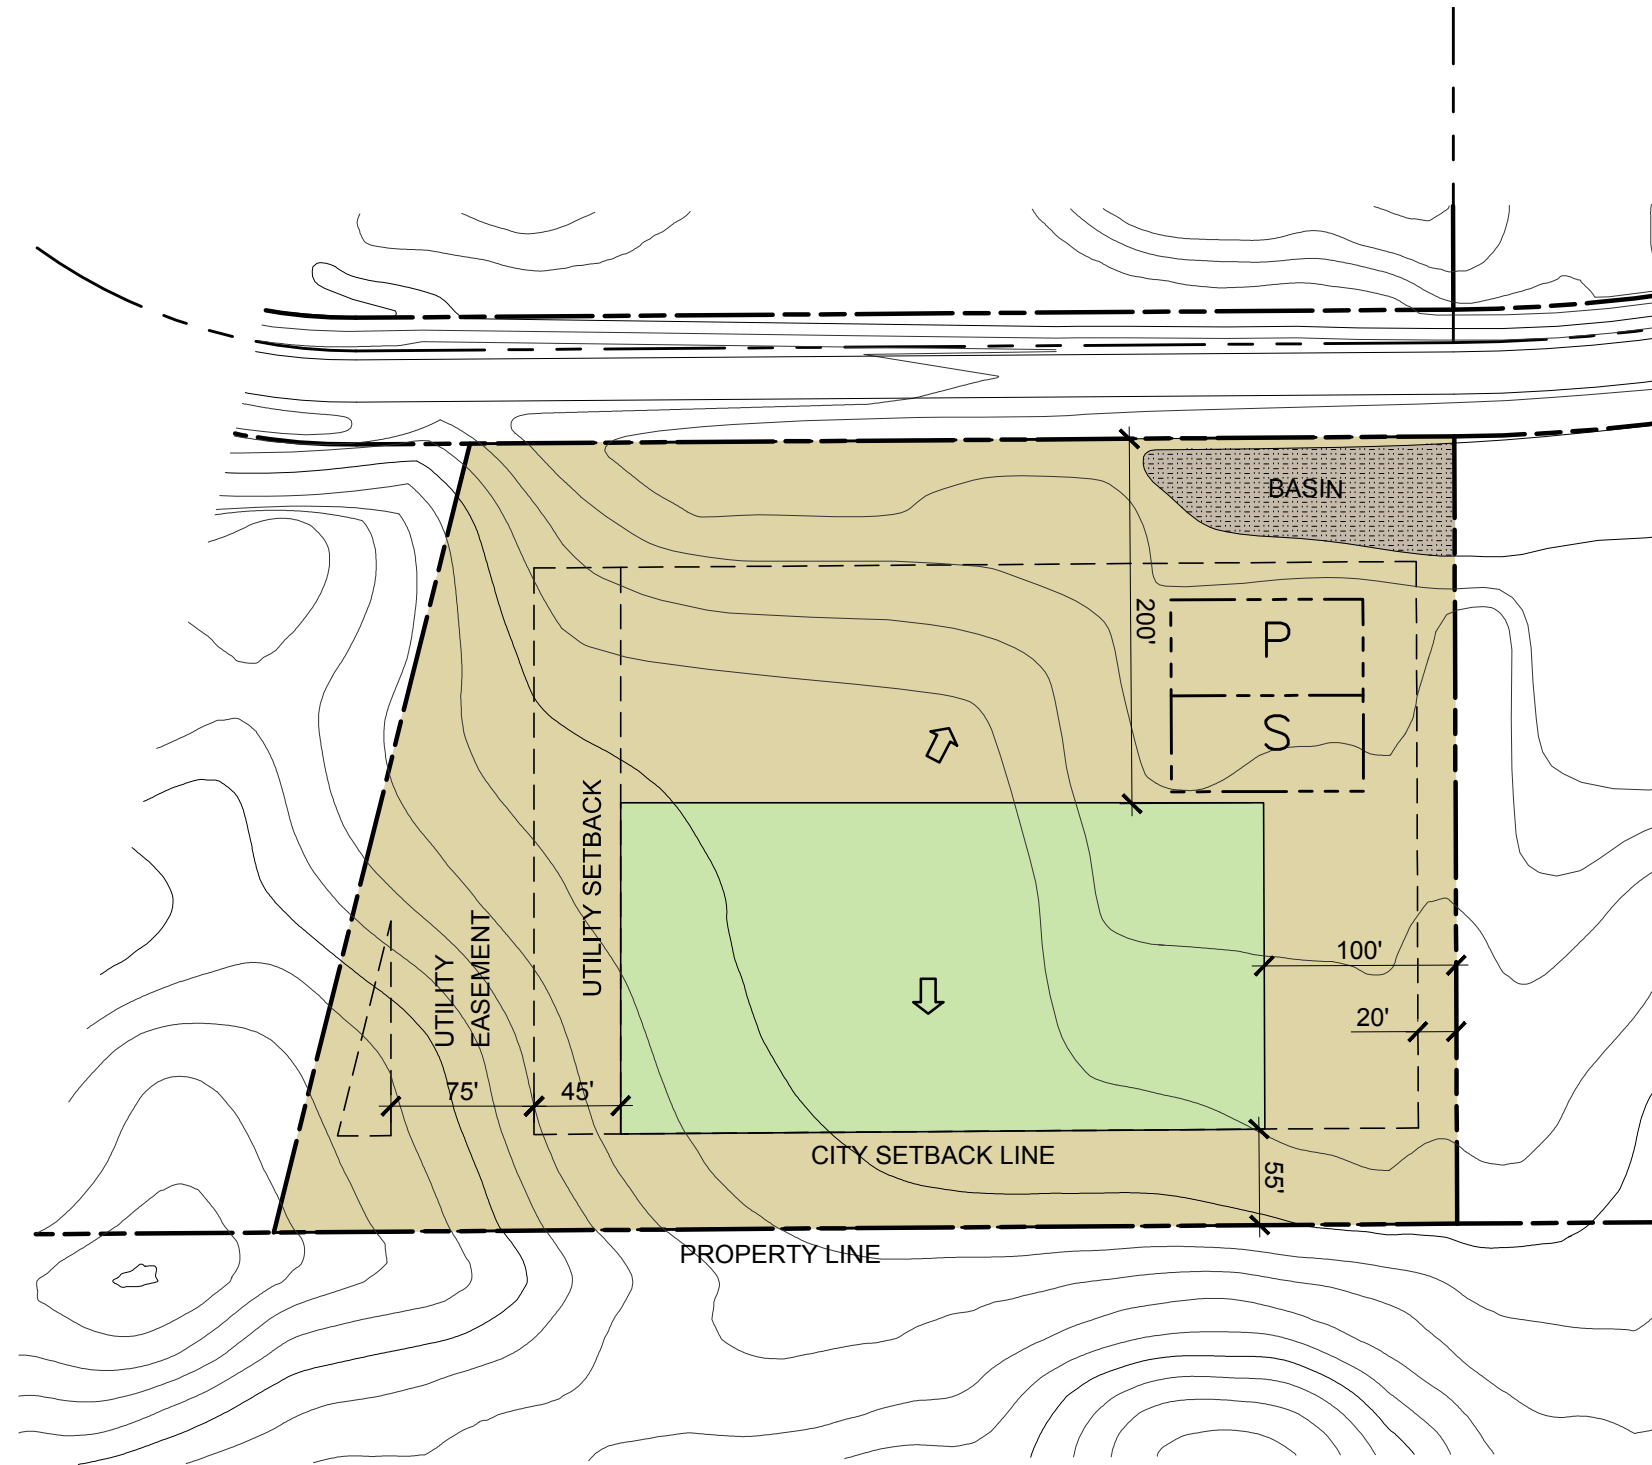

WHITE OAKS

SAVANNA

STILLWATER

55082

WHITE OAKS SAVANNA

County Road 12 and Lake Elmo Avenue

whiteoakssavanna.com

S-118

LOT KEY

-  NATURAL AREA MAINTAINED BY HOA
-  WETLAND MANAGEMENT MAINTAINED BY HOA
-  POTENTIAL LOT IMPROVEMENT AREA
-  INTENDED WATER MANAGEMENT

1 LOT 118
SCALE: 1:100