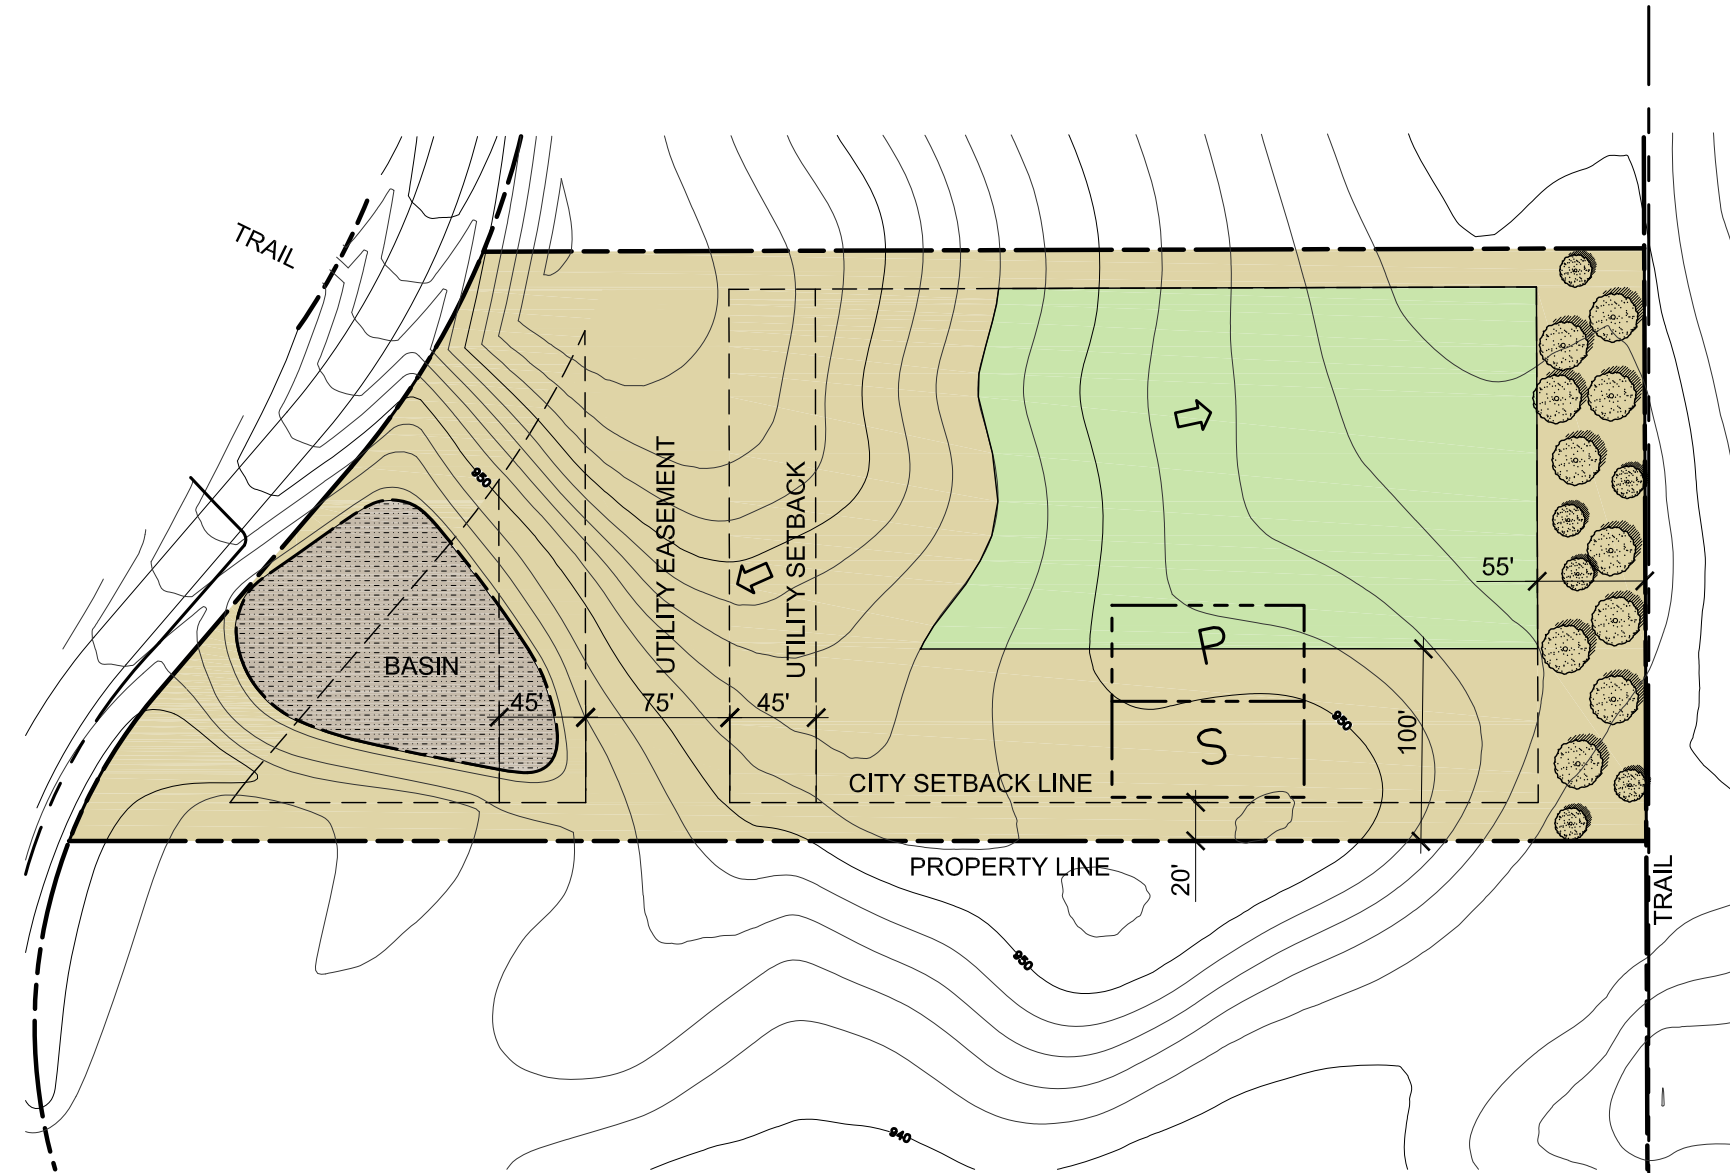

WHITE OAKS

SAVANNA

STILLWATER

55082

WHITE OAKS SAVANNA

County Road 12 and Lake Elmo Avenue

whiteoakssavanna.com

S-117

- LOT KEY**
-  NATURAL AREA MAINTAINED BY HOA
 -  WETLAND MANAGEMENT MAINTAINED BY HOA
 -  POTENTIAL LOT IMPROVEMENT AREA
 -  INTENDED WATER MANAGEMENT

1 LOT 117
SCALE: 1:100