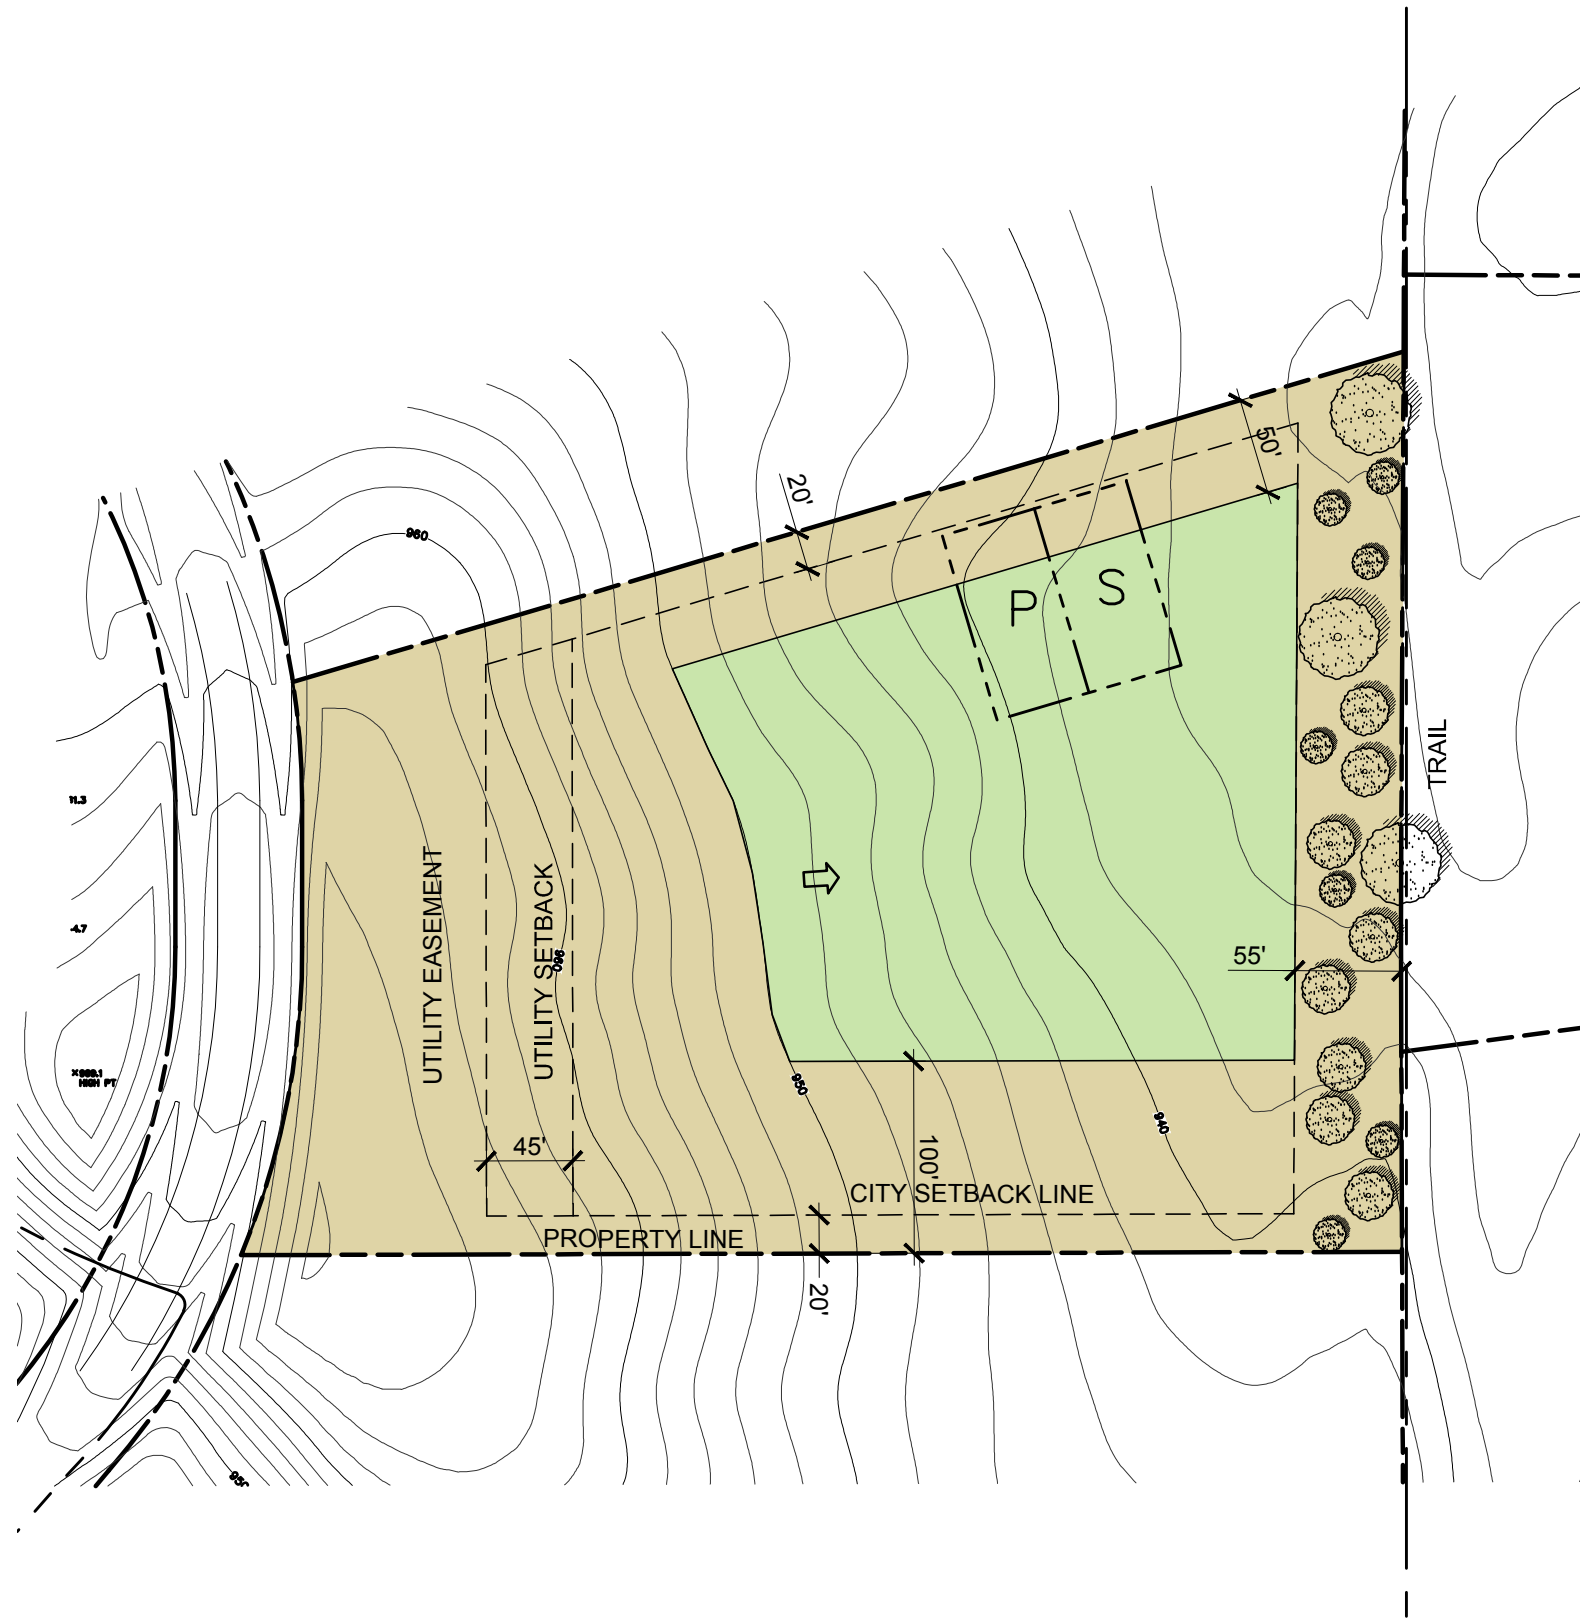

WHITE OAKS

SAVANNA

STILLWATER

55082

WHITE OAKS SAVANNA

County Road 12 and Lake Elmo Avenue

whiteoakssavanna.com

S-115

LOT KEY

-  NATURAL AREA MAINTAINED BY HOA
-  WETLAND MANAGEMENT MAINTAINED BY HOA
-  POTENTIAL LOT IMPROVEMENT AREA
-  INTENDED WATER MANAGEMENT

LOT 115
SCALE: 1:100