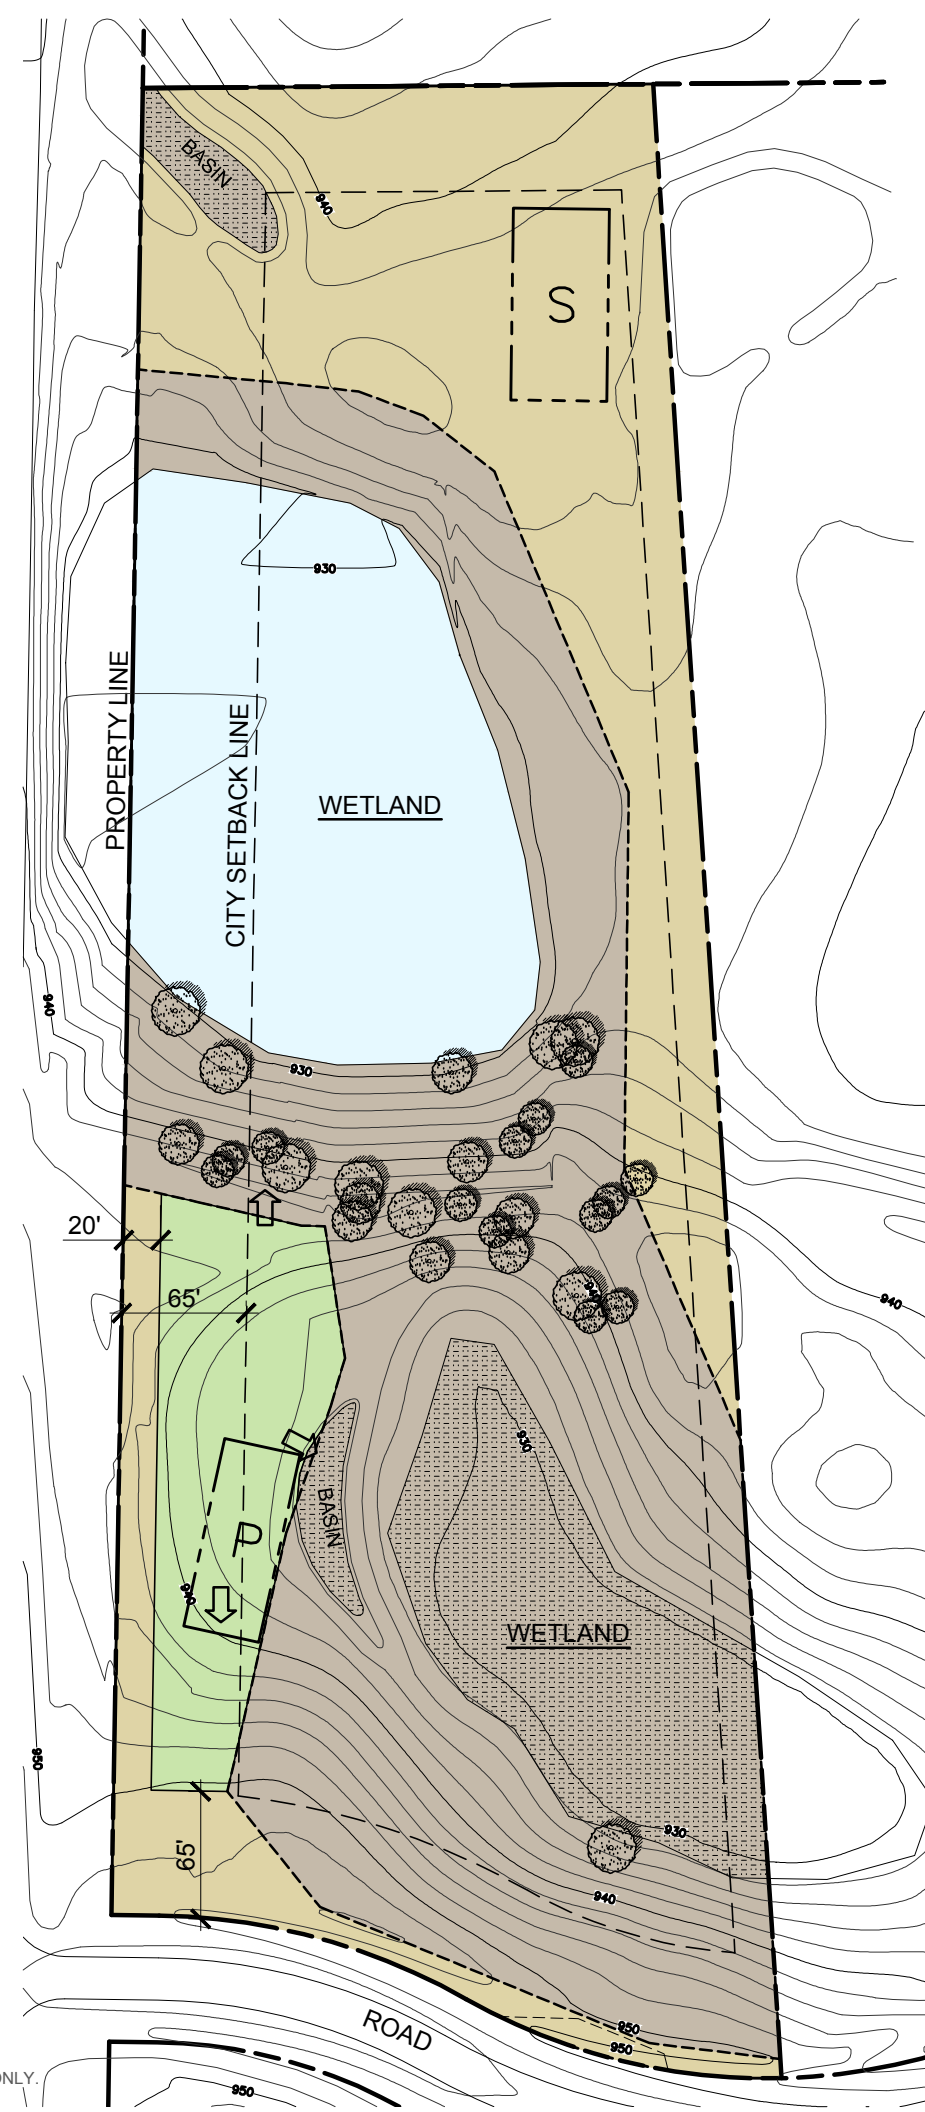

WHITE OAKS SAVANNA

County Road 12 and Lake Elmo Avenue
whiteoakssavanna.com

S-101

- LOT KEY**
- NATURAL AREA MAINTAINED BY HOA
 - WETLAND MANAGEMENT MAINTAINED BY HOA
 - POTENTIAL LOT IMPROVEMENT AREA
 - INTENDED WATER MANAGEMENT

1
 LOT 101
 SCALE: 1:100